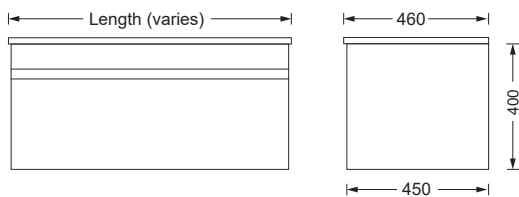

Product Description

- SFD (Oak Grey) series made with stainless steel wire drawing board with textured woodgrain finish and water-proof
- SFD series have one row of drawer
- Only tops with single bowl at centre suitable to SFD series

SFD series detailed size:

- Cabinet height: 400mm
- Depth: 450mm
- Length: varies
 - SFD600**: 600mm length
 - SFD750**: 750mm length
 - SFD900**: 900mm length
 - SFD1200**: 1200mm length

SFD900 (Oak Grey)