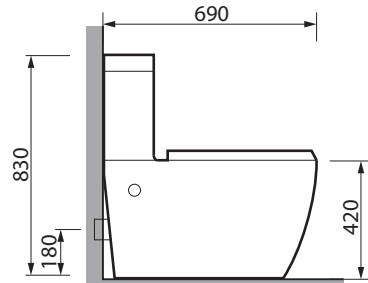

Product Description

- Vitreous china 4.5/3 litre dual flush with WaterMark
- Wall faced toilet suite
- P-trap, 180mm roughing-in
- S-trap, 90~200mm / 180~240mm set out
- Soft closing seat

Dolis

Dolis

Carla