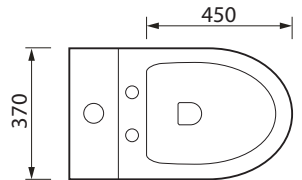

Product Description

- Vitreous china 4.5/3 litre dual flush with WaterMark
- Wall faced toilet suite
- P-trap, 180mm roughing-in
- S-trap, 90~200mm / 180~240mm set out
- Soft closing seat

Carla

Carla

Yoyo