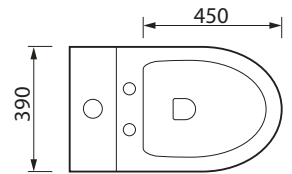

Product Description

- Vitreous china 4.5/3 litre dual flush with WaterMark
- Wall faced toilet suite
- P-trap, 180mm roughing-in
- S-trap, 90~200mm / 180~240mm set out
- Soft closing seat

Dolis

Dolis

Carla