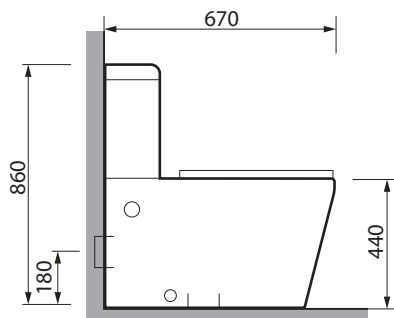

Product Description

- Vitreous china 4.5/3 litre dual flush with WaterMark
- Wall faced toilet suite
- P-trap, 180mm roughing-in
- S-trap, 90~200mm / 180~240mm set out
- Soft closing seat

Carla

Carla

Yoyo

Yoyo