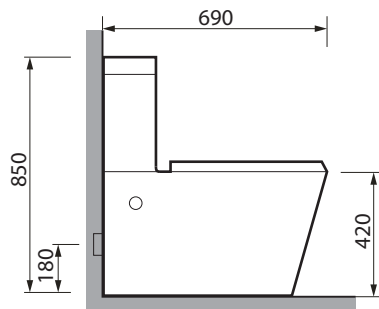

Product Description

- Vitreous china 4.5/3 litre dual flush with WaterMark
- Wall faced toilet suite
- P-trap, 180mm roughing-in
- S-trap, 90~200mm / 180~240mm set out
- Soft closing seat

Dolis

Dolis

Carla