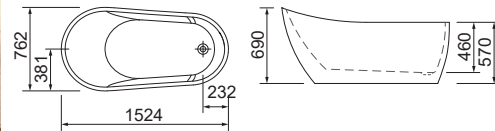

Product Description

- Acrylic free standing bathtub
- Size as below:

BG-1005:	1500x800x600mm
BG-1016C:	1500x750x580mm
BG-3012:	1500x800x600mm
BG-5002:	1800x770x760mm
BG-5008:	1524x762x690mm

BG-5002
1800 x 770 x 760mm

BG-5008

1524 x 762 x 690mm

BG-1005
1500 x 800 x 600mm

BG-3012

1500 x 800 x 600mm

BG-1016C
1500 x 750 x 580mm