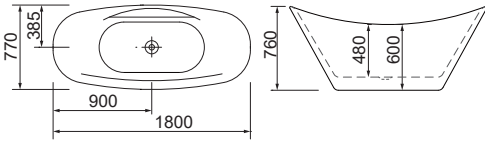

Product Description

- Acrylic free standing bathtub
- Size as below:

BG-1005:	1500x800x600mm
BG-1016C:	1500x750x580mm
BG-3012:	1500x800x600mm
BG-5002:	1800x770x760mm
BG-5008:	1524x762x690mm

BG-5002
1800 x 770 x 760mm

BG-5008

1524 x 762 x 690mm

BG-1005
1500 x 800 x 600mm

BG-3012

1500 x 800 x 600mm

BG-1016C
1500 x 750 x 580mm