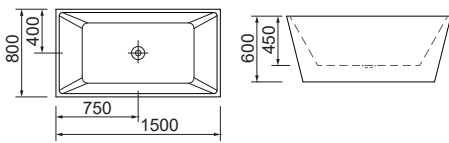

Product Description

- Acrylic free standing bathtub
- Size as below:

BG-1005:	1500x800x600mm
BG-1016C:	1500x750x580mm
BG-3012:	1500x800x600mm
BG-5002:	1800x770x760mm
BG-5008:	1524x762x690mm

BG-5002
1800 x 770 x 760mm

BG-5008

1524 x 762 x 690mm

BG-1005
1500 x 800 x 600mm

BG-3012

1500 x 800 x 600mm

BG-1016C
1500 x 750 x 580mm