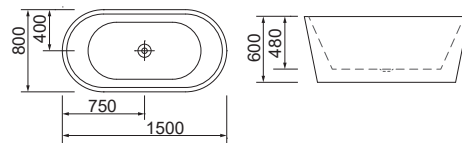

Product Description

- Acrylic free standing bathtub
- Size as below:

BG-1005:	1500x800x600mm
BG-1016C:	1500x750x580mm
BG-3012:	1500x800x600mm
BG-5002:	1800x770x760mm
BG-5008:	1524x762x690mm

BG-5002
1800 x 770 x 760mm

BG-5008

1524 x 762 x 690mm

BG-1005
1500 x 800 x 600mm

BG-3012

1500 x 800 x 600mm

BG-1016C
1500 x 750 x 580mm