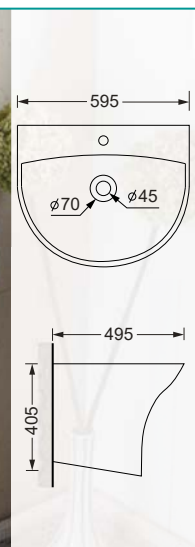

**Grace (B094)**  
W515xD375xH145mm

Product Description

- Ceramic basin white
- Slim edge design
- Pop-up 32mm and is positioned at centre of basin except Polar (B092A) as noted in plan dimension

**Snow (B090)**  
W405xD405xH135mm

**Dora (B090A)**  
W420xD420xH140mm

**Ashlar (B092)**  
W485xD385xH150mm

**Polar (B092A)**  
W510xD395xH150mm

**Bala (1018)**  
W405xD335xH145mm

Product Description

- Ceramic basin white
- Pop-up 32mm and is positioned at centre of basin unless otherwise noted in plan dimension

# Wall-hung / Pedestal

- Ceramic basin with 1 tap hole standard

# CERAMIC BASINS

**Minto** wall-hung  
W380xD280 overall

**Oliver** wall-hung  
W435xD280

**Mini Tom** wall-hung  
W520xD230

**5300C**  
wall-hung

**5300B**  
wall-hung

**5300D**  
wall-hung

**Pedestal**