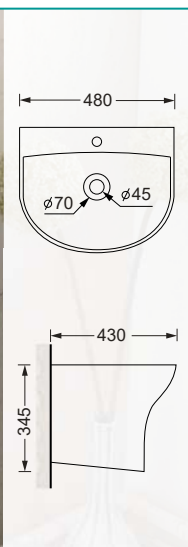

**Grace (B094)**  
W515xD375xH145mm

Product Description

- Ceramic basin white
- Slim edge design
- Pop-up 32mm and is positioned at centre of basin except Polar (B092A) as noted in plan dimension

**Snow (B090)**  
W405xD405xH135mm

**Dora (B090A)**  
W420xD420xH140mm

**Ashlar (B092)**  
W485xD385xH150mm

**Polar (B092A)**  
W510xD395xH150mm

**Bala (1018)**  
W405xD335xH145mm

Product Description

- Ceramic basin white
- Pop-up 32mm and is positioned at centre of basin unless otherwise noted in plan dimension

# Wall-hung / Pedestal

- Ceramic basin with 1 tap hole standard

# CERAMIC BASINS

**Minto** wall-hung  
W380xD280 overall

**Oliver** wall-hung  
W435xD280

**Mini Tom** wall-hung  
W520xD230

**5300C**  
wall-hung

**5300B**  
wall-hung

**5300D**  
wall-hung

**Pedestal**