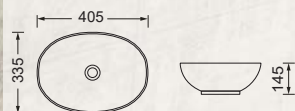

**Grace (B094)**  
W515xD375xH145mm

Product Description

- Ceramic basin white
- Slim edge design
- Pop-up 32mm and is positioned at centre of basin except Polar (B092A) as noted in plan dimension

**Snow (B090)**  
W405xD405xH135mm

**Dora (B090A)**  
W420xD420xH140mm

**Ashlar (B092)**  
W485xD385xH150mm

**Polar (B092A)**  
W510xD395xH150mm

**Bala (1018)**  
W405xD335xH145mm

Product Description

- Ceramic basin white
- Pop-up 32mm and is positioned at centre of basin unless otherwise noted in plan dimension

**Dish (2095)**  
W500xD360xH100mm

**Cube (1181)**  
W310xD310xH125mm

**Tank (1023)**  
W420xD420xH120mm

**Kitty (2055)**  
W395xD395xH115mm

Drop in basin

- Ceramic basin with 1 tap hole standard
- 'Woolley' can be of 3 tap holes optional

**Square-up**  
W460xD410xH140

**Danti**  
W475xD370xH130

**Ron**  
D410 x H145

**Bowling**  
D400 x H140

**Siato**  
W480xD370 x H135

**Jojo**  
W410xD410xH135

**Snail** drop-in  
D440mm

**Ovetta** drop-in  
W560xD360xH170