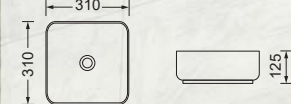

**Grace (B094)**  
W515xD375xH145mm

Product Description

- Ceramic basin white
- Slim edge design
- Pop-up 32mm and is positioned at centre of basin except Polar (B092A) as noted in plan dimension

**Snow (B090)**  
W405xD405xH135mm

**Dora (B090A)**  
W420xD420xH140mm

**Ashlar (B092)**  
W485xD385xH150mm

**Polar (B092A)**  
W510xD395xH150mm

**Bala (1018)**  
W405xD335xH145mm

Product Description

- Ceramic basin white
- Pop-up 32mm and is positioned at centre of basin unless otherwise noted in plan dimension

**Dish (2095)**  
W500xD360xH100mm

**Cube (1181)**  
W310xD310xH125mm

**Tank (1023)**  
W420xD420xH120mm

**Kitty (2055)**  
W395xD395xH115mm

Drop in basin

- Ceramic basin with 1 tap hole standard
- 'Woolley' can be of 3 tap holes optional

**Square-up**  
W460xD410xH140

**Danti**  
W475xD370xH130

**Ron**  
D410 x H145

**Bowling**  
D400 x H140

**Siato**  
W480xD370 x H135

**Jojo**  
W410xD410xH135

**Snail** drop-in  
D440mm

**Ovetta** drop-in  
W560xD360xH170