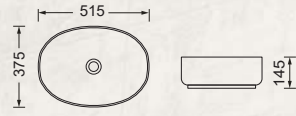

**Grace (B094)**  
W515xD375xH145mm

Product Description

- Ceramic basin white
- Slim edge design
- Pop-up 32mm and is positioned at centre of basin except Polar (B092A) as noted in plan dimension

**Snow (B090)**  
W405xD405xH135mm

**Dora (B090A)**  
W420xD420xH140mm

**Ashlar (B092)**  
W485xD385xH150mm

**Polar (B092A)**  
W510xD395xH150mm

**Bala (1018)**  
W405xD335xH145mm

Product Description

- Ceramic basin white
- Pop-up 32mm and is positioned at centre of basin unless otherwise noted in plan dimension

**Dish (2095)**  
W500xD360xH100mm

**Cube (1181)**  
W310xD310xH125mm

**Tank (1023)**  
W420xD420xH120mm

**Kitty (2055)**  
W395xD395xH115mm

Drop in basin

- Ceramic basin with 1 tap hole standard
- 'Woolley' can be of 3 tap holes optional

**Square-up**  
W460xD410xH140

**Danti**  
W475xD370xH130

**Ron**  
D410 x H145

**Bowling**  
D400 x H140

**Siato**  
W480xD370 x H135

**Jojo**  
W410xD410xH135

**Snail** drop-in  
D440mm

**Ovetta** drop-in  
W560xD360xH170