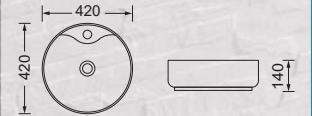

**Grace (B094)**  
W515xD375xH145mm

Product Description

- Ceramic basin white
- Slim edge design
- Pop-up 32mm and is positioned at centre of basin except Polar (B092A) as noted in plan dimension

**Snow (B090)**  
W405xD405xH135mm

**Dora (B090A)**  
W420xD420xH140mm

**Ashlar (B092)**  
W485xD385xH150mm

**Polar (B092A)**  
W510xD395xH150mm

**Bala (1018)**  
W405xD335xH145mm

Product Description

- Ceramic basin white
- Pop-up 32mm and is positioned at centre of basin unless otherwise noted in plan dimension

**Dish (2095)**  
W500xD360xH100mm

**Cube (1181)**  
W310xD310xH125mm

**Tank (1023)**  
W420xD420xH120mm

**Kitty (2055)**  
W395xD395xH115mm

Drop in basin

- Ceramic basin with 1 tap hole standard
- 'Woolley' can be of 3 tap holes optional

**Square-up**  
W460xD410xH140

**Danti**  
W475xD370xH130

**Ron**  
D410 x H145

**Bowling**  
D400 x H140

**Siato**  
W480xD370 x H135

**Jojo**  
W410xD410xH135

**Snail** drop-in  
D440mm

**Ovetta** drop-in  
W560xD360xH170