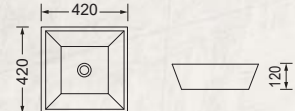

**Grace (B094)**  
W515xD375xH145mm

Product Description

- Ceramic basin white
- Slim edge design
- Pop-up 32mm and is positioned at centre of basin except Polar (B092A) as noted in plan dimension

**Snow (B090)**  
W405xD405xH135mm

**Dora (B090A)**  
W420xD420xH140mm

**Ashlar (B092)**  
W485xD385xH150mm

**Polar (B092A)**  
W510xD395xH150mm

**Bala (1018)**  
W405xD335xH145mm

Product Description

- Ceramic basin white
- Pop-up 32mm and is positioned at centre of basin unless otherwise noted in plan dimension

**Dish (2095)**  
W500xD360xH100mm

**Cube (1181)**  
W310xD310xH125mm

**Tank (1023)**  
W420xD420xH120mm

**Kitty (2055)**  
W395xD395xH115mm

Drop in basin

- Ceramic basin with 1 tap hole standard
- 'Woolley' can be of 3 tap holes optional

**Square-up**  
W460xD410xH140

**Danti**  
W475xD370xH130

**Ron**  
D410 x H145

**Bowling**  
D400 x H140

**Siato**  
W480xD370 x H135

**Jojo**  
W410xD410xH135

**Snail** drop-in  
D440mm

**Ovetta** drop-in  
W560xD360xH170