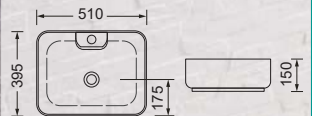

**Grace (B094)**  
W515xD375xH145mm

Product Description

- Ceramic basin white
- Slim edge design
- Pop-up 32mm and is positioned at centre of basin except Polar (B092A) as noted in plan dimension

**Snow (B090)**  
W405xD405xH135mm

**Dora (B090A)**  
W420xD420xH140mm

**Ashlar (B092)**  
W485xD385xH150mm

**Polar (B092A)**  
W510xD395xH150mm

**Bala (1018)**  
W405xD335xH145mm

Product Description

- Ceramic basin white
- Pop-up 32mm and is positioned at centre of basin unless otherwise noted in plan dimension

**Dish (2095)**  
W500xD360xH100mm

**Cube (1181)**  
W310xD310xH125mm

**Tank (1023)**  
W420xD420xH120mm

**Kitty (2055)**  
W395xD395xH115mm

Drop in basin

- Ceramic basin with 1 tap hole standard
- 'Woolley' can be of 3 tap holes optional

**Square-up**  
W460xD410xH140

**Danti**  
W475xD370xH130

**Ron**  
D410 x H145

**Bowling**  
D400 x H140

**Siato**  
W480xD370 x H135

**Jojo**  
W410xD410xH135

**Snail** drop-in  
D440mm

**Ovetta** drop-in  
W560xD360xH170