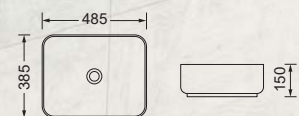

**Grace (B094)**  
W515xD375xH145mm

Product Description

- Ceramic basin white
- Slim edge design
- Pop-up 32mm and is positioned at centre of basin except Polar (B092A) as noted in plan dimension

**Snow (B090)**  
W405xD405xH135mm

**Dora (B090A)**  
W420xD420xH140mm

**Ashlar (B092)**  
W485xD385xH150mm

**Polar (B092A)**  
W510xD395xH150mm

**Bala (1018)**  
W405xD335xH145mm

Product Description

- Ceramic basin white
- Pop-up 32mm and is positioned at centre of basin unless otherwise noted in plan dimension

**Dish (2095)**  
W500xD360xH100mm

**Cube (1181)**  
W310xD310xH125mm

**Tank (1023)**  
W420xD420xH120mm

**Kitty (2055)**  
W395xD395xH115mm

Drop in basin

- Ceramic basin with 1 tap hole standard
- 'Woolley' can be of 3 tap holes optional

**Square-up**  
W460xD410xH140

**Danti**  
W475xD370xH130

**Ron**  
D410 x H145

**Bowling**  
D400 x H140

**Siato**  
W480xD370 x H135

**Jojo**  
W410xD410xH135

**Snail** drop-in  
D440mm

**Ovetta** drop-in  
W560xD360xH170