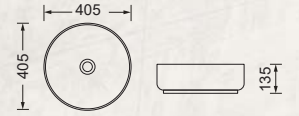

**Grace (B094)**  
W515xD375xH145mm

Product Description

- Ceramic basin white
- Slim edge design
- Pop-up 32mm and is positioned at centre of basin except Polar (B092A) as noted in plan dimension

**Snow (B090)**  
W405xD405xH135mm

**Dora (B090A)**  
W420xD420xH140mm

**Ashlar (B092)**  
W485xD385xH150mm

**Polar (B092A)**  
W510xD395xH150mm

**Bala (1018)**  
W405xD335xH145mm

Product Description

- Ceramic basin white
- Pop-up 32mm and is positioned at centre of basin unless otherwise noted in plan dimension

**Dish (2095)**  
W500xD360xH100mm

**Cube (1181)**  
W310xD310xH125mm

**Tank (1023)**  
W420xD420xH120mm

**Kitty (2055)**  
W395xD395xH115mm

Drop in basin

- Ceramic basin with 1 tap hole standard
- 'Woolley' can be of 3 tap holes optional

**Square-up**  
W460xD410xH140

**Danti**  
W475xD370xH130

**Ron**  
D410 x H145

**Bowling**  
D400 x H140

**Siato**  
W480xD370 x H135

**Jojo**  
W410xD410xH135

**Snail** drop-in  
D440mm

**Ovetta** drop-in  
W560xD360xH170