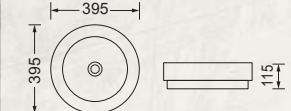

**Grace (B094)**  
W515xD375xH145mm

Product Description

- Ceramic basin white
- Slim edge design
- Pop-up 32mm and is positioned at centre of basin except Polar (B092A) as noted in plan dimension

**Snow (B090)**  
W405xD405xH135mm

**Dora (B090A)**  
W420xD420xH140mm

**Ashlar (B092)**  
W485xD385xH150mm

**Polar (B092A)**  
W510xD395xH150mm

**Bala (1018)**  
W405xD335xH145mm

Product Description

- Ceramic basin white
- Pop-up 32mm and is positioned at centre of basin unless otherwise noted in plan dimension

**Dish (2095)**  
W500xD360xH100mm

**Cube (1181)**  
W310xD310xH125mm

**Tank (1023)**  
W420xD420xH120mm

**Kitty (2055)**  
W395xD395xH115mm

Drop in basin

- Ceramic basin with 1 tap hole standard
- 'Woolley' can be of 3 tap holes optional

**Square-up**  
W460xD410xH140

**Danti**  
W475xD370xH130

**Ron**  
D410 x H145

**Bowling**  
D400 x H140

**Siato**  
W480xD370 x H135

**Jojo**  
W410xD410xH135

**Snail** drop-in  
D440mm

**Ovetta** drop-in  
W560xD360xH170