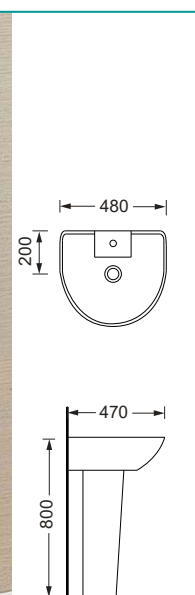

**Grace (B094)**  
W515xD375xH145mm

Product Description

- Ceramic basin white
- Slim edge design
- Pop-up 32mm and is positioned at centre of basin except Polar (B092A) as noted in plan dimension

**Snow (B090)**  
W405xD405xH135mm

**Dora (B090A)**  
W420xD420xH140mm

**Ashlar (B092)**  
W485xD385xH150mm

**Polar (B092A)**  
W510xD395xH150mm

**Bala (1018)**  
W405xD335xH145mm

Product Description

- Ceramic basin white
- Pop-up 32mm and is positioned at centre of basin unless otherwise noted in plan dimension

# Wall-hung / Pedestal

- Ceramic basin with 1 tap hole standard

# CERAMIC BASINS

**Minto** wall-hung  
W380xD280 overall

**Oliver** wall-hung  
W435xD280

**Mini Tom** wall-hung  
W520xD230

**5300C**  
wall-hung

**5300B**  
wall-hung

**5300D**  
wall-hung

**Pedestal**