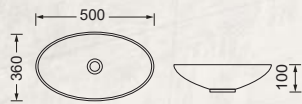

**Grace (B094)**  
W515xD375xH145mm

Product Description

- Ceramic basin white
- Slim edge design
- Pop-up 32mm and is positioned at centre of basin except Polar (B092A) as noted in plan dimension

**Snow (B090)**  
W405xD405xH135mm

**Dora (B090A)**  
W420xD420xH140mm

**Ashlar (B092)**  
W485xD385xH150mm

**Polar (B092A)**  
W510xD395xH150mm

**Bala (1018)**  
W405xD335xH145mm

Product Description

- Ceramic basin white
- Pop-up 32mm and is positioned at centre of basin unless otherwise noted in plan dimension

**Dish (2095)**  
W500xD360xH100mm

**Cube (1181)**  
W310xD310xH125mm

**Tank (1023)**  
W420xD420xH120mm

**Kitty (2055)**  
W395xD395xH115mm

Drop in basin

- Ceramic basin with 1 tap hole standard
- 'Woolley' can be of 3 tap holes optional

**Square-up**  
W460xD410xH140

**Danti**  
W475xD370xH130

**Ron**  
D410 x H145

**Bowling**  
D400 x H140

**Siato**  
W480xD370 x H135

**Jojo**  
W410xD410xH135

**Snail** drop-in  
D440mm

**Ovetta** drop-in  
W560xD360xH170